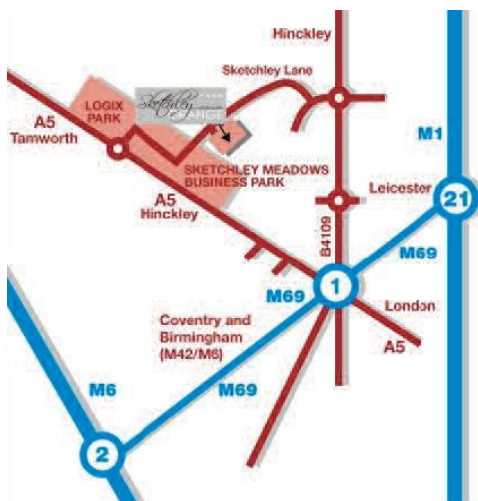

Contact Us

Sketchley Grange Hotel & Spa,
Sketchley Lane,
Burbage, Hinckley,
Leicestershire, LE10 3HU.

Sat Nav Postcode: LE10 2NG

Tel: 01455 251 133
Fax: 01455 631 384

conference@sketchleygrangehotel.co.uk
www.sketchleygrangehotel.co.uk

SKETCHLEY GRANGE
HOTEL & SPA